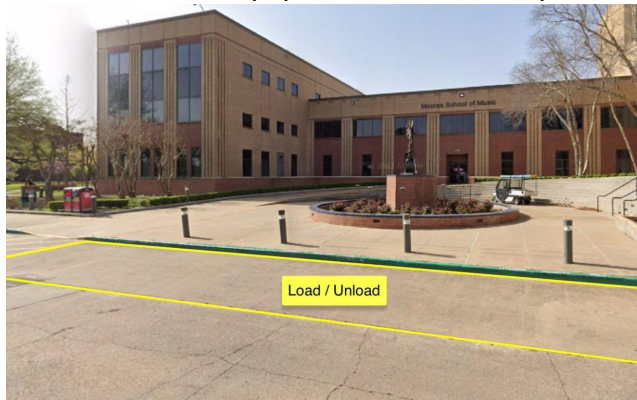

### Elgin Street Garage

4224 Elgin Street, Houston, TX 77204

\$3 flat rate with voucher provided at the Winter Clinic

Clinic participants may unload large instruments in front of the Moors School of Music, before parking in the Elgin Street Garage. There is a load/unload lane in front of the school, on the “Entrance 16” road (see images, below). Students will be there to help with unloading instruments and equipment. Vehicles may not be left unattended!

There is a parking lot, directly across from the School of Music, with some metered parking. However, metered parking is not guaranteed during certain events, at which point visitors may park for a flat \$10 rate. We recommend parking in the Elgin Street Garage, as noted above.