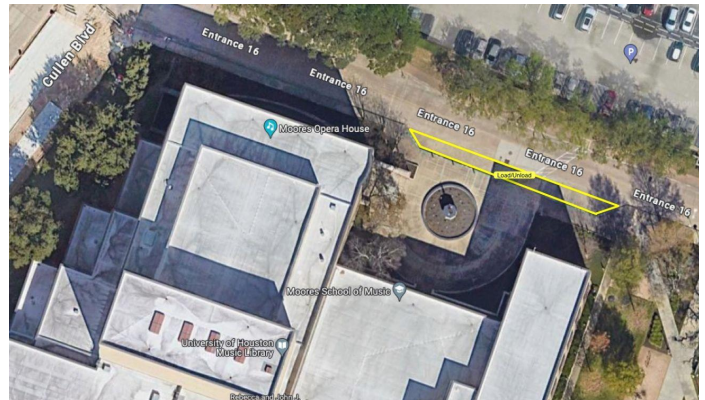

### Elgin Street Garage

4224 Elgin Street, Houston, TX 77204

\$3 flat rate with voucher provided at the Winter Clinic

Clinic participants may unload large instruments in front of the Moors School of Music, before parking in the Elgin Street Garage. There is a load/unload lane in front of the school, on the “Entrance 16” road (see images, below). Students will be there to help with unloading instruments and equipment. Vehicles may not be left unattended!

There is a parking lot, directly across from the School of Music, with some metered parking. However, metered parking is not guaranteed during certain events, at which point visitors may park for a flat \$10 rate. We recommend parking in the Elgin Street Garage, as noted above.